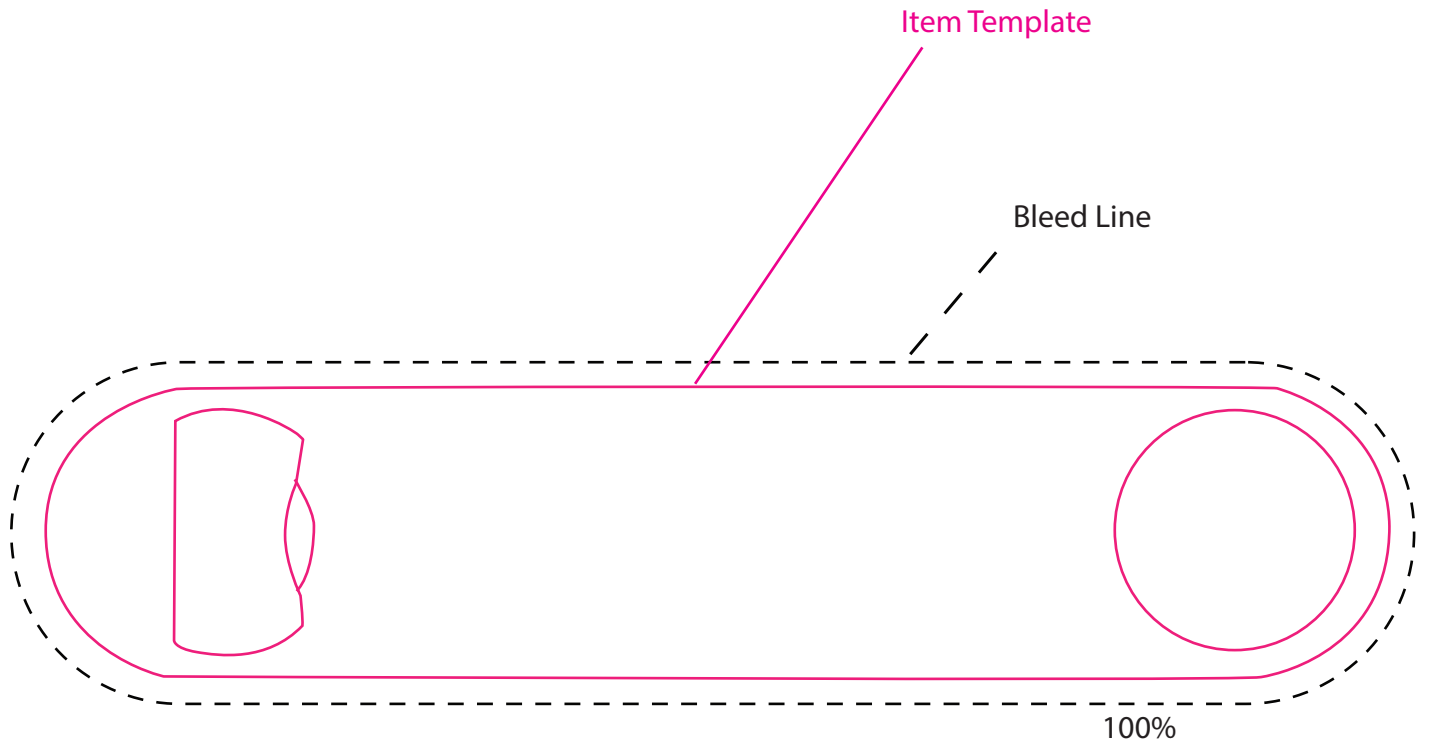

SO#

PO#

Item:

Item Color:

Imprint Color:

Item Template

Bleed Line

Artwork Size

Width:

Height:

Disclaimer:

This proof is primarily used to display imprint size and location only.

Color proofs are not a guaranteed representation of actual imprint color and product.

PMS matching not available on full color / four color process artwork.